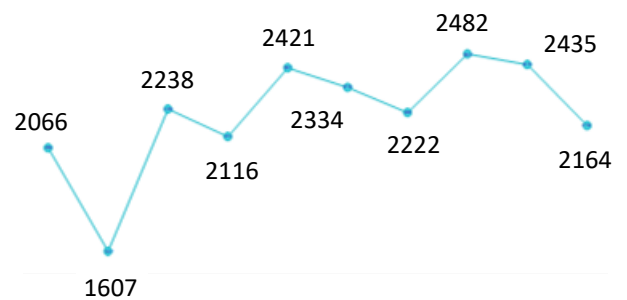

Latest Crime Statistics

Bellarine Peninsula

Statistics include postcodes: 3222, 3223, 3224, 3225, 3226, 3227

2020—2021 Offences Recorded per suburb

Criminal Offences on the Bellarine decreased by:

11%

In 2021 compared to 2020.

Suburb Breakdown 2021

Crime Type Breakdown 2021

10 Year Breakdown

3222: Drysdale, Clifton Springs, Curlewis, Mannerim, Marcus Hill, Wallington; **3223:** Bellarine, Indented Head, Portarlington, St Leonards; **3224:** Leopold, Moolap; **3225:** Queenscliffe, Point Lonsdale, Swan Bay; **3226:** Ocean Grove; **3227:** Barwon Heads, Breamlea, Connewarre