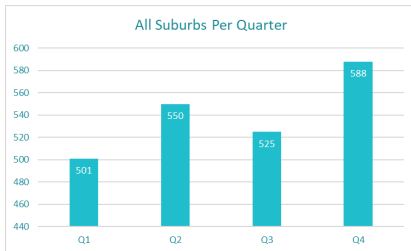

Latest Crime Statistics

Bellarine Peninsula

Statistics include postcodes: 3222, 3223, 3224, 3225, 3226, 3227

2020—2021 Offences Recorded per suburb

Criminal Offences on the Bellarine decreased by:

11%

In 2021 compared to 2020.

Suburb Breakdown 2021

Crime Type Breakdown 2021

10 Year Breakdown

3222: Drysdale, Clifton Springs, Curlewis, Mannerim, Marcus Hill, Wallington; **3223:** Bellarine, Indented Head, Portarlington, St Leonards; **3224:** Leopold, Moolap; **3225:** Queenscliffe, Point Lonsdale, Swan Bay; **3226:** Ocean Grove; **3227:** Barwon Heads, Breamlea, Connewarre