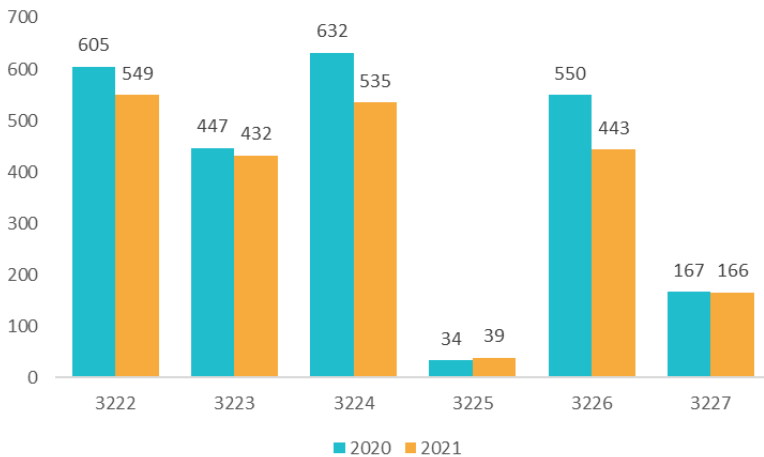

Latest Crime Statistics

Bellarine Peninsula

Statistics include postcodes: 3222, 3223, 3224, 3225, 3226, 3227

2020—2021 Offences Recorded per suburb

Criminal Offences on the Bellarine decreased by:

11%

In 2021 compared to 2020.

Suburb Breakdown 2021

Crime Type Breakdown 2021

10 Year Breakdown

3222: Drysdale, Clifton Springs, Curlewis, Mannerim, Marcus Hill, Wallington; **3223:** Bellarine, Indented Head, Portarlington, St Leonards; **3224:** Leopold, Moolap; **3225:** Queenscliffe, Point Lonsdale, Swan Bay; **3226:** Ocean Grove; **3227:** Barwon Heads, Breamlea, Connewarre