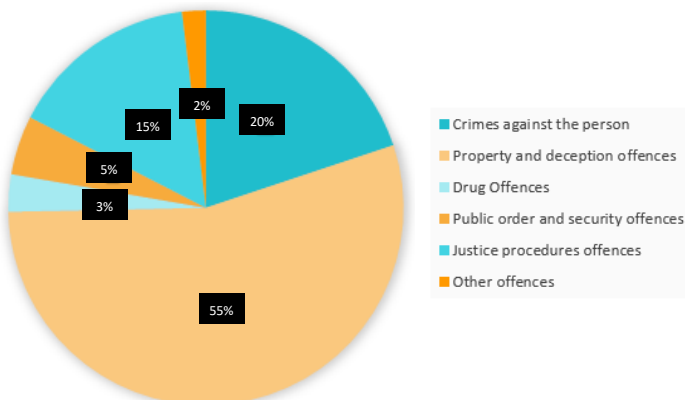

Latest Crime Statistics

Bellarine Peninsula

Statistics include postcodes: 3222, 3223, 3224, 3225, 3226, 3227

2020—2021 Offences Recorded per suburb

Criminal Offences on the Bellarine decreased by:

11%

In 2021 compared to 2020.

Suburb Breakdown 2021

Crime Type Breakdown 2021

10 Year Breakdown

3222: Drysdale, Clifton Springs, Curlewis, Mannerim, Marcus Hill, Wallington; **3223:** Bellarine, Indented Head, Portarlington, St Leonards; **3224:** Leopold, Moolap; **3225:** Queenscliffe, Point Lonsdale, Swan Bay; **3226:** Ocean Grove; **3227:** Barwon Heads, Breamlea, Connewarre