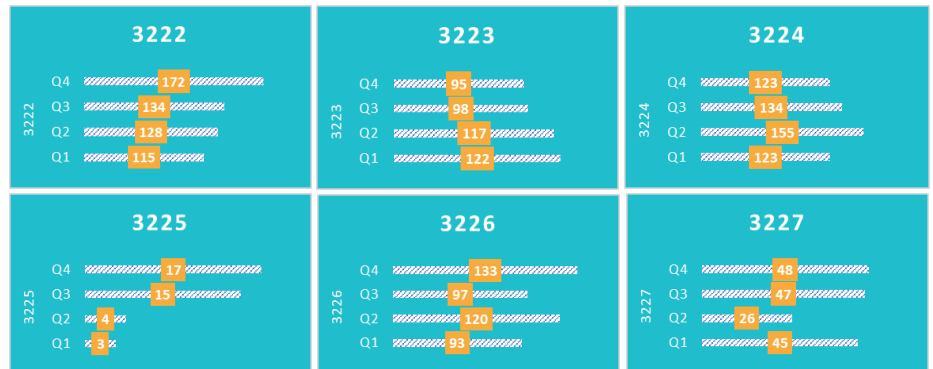

Latest Crime Statistics

Bellarine Peninsula

Statistics include postcodes: 3222, 3223, 3224, 3225, 3226, 3227

2020—2021 Offences Recorded per suburb

Criminal Offences on the Bellarine decreased by:

11%

In 2021 compared to 2020.

Suburb Breakdown 2021

Crime Type Breakdown 2021

10 Year Breakdown

3222: Drysdale, Clifton Springs, Curlewis, Mannerim, Marcus Hill, Wallington; **3223:** Bellarine, Indented Head, Portarlington, St Leonards; **3224:** Leopold, Moolap; **3225:** Queenscliffe, Point Lonsdale, Swan Bay; **3226:** Ocean Grove; **3227:** Barwon Heads, Breamlea, Connewarre